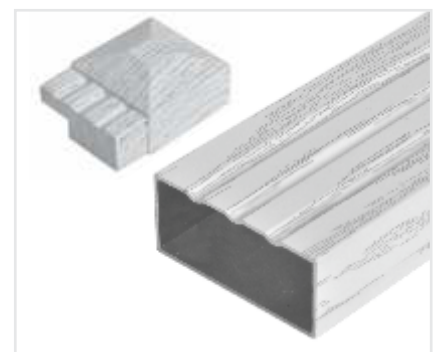

Aluminium Filler Profile
White Oak Finish

P2.01.108 | Profile for Doors | 3000 mm | Rs. 2079
P2.01.109 | Profile Cover | Rs. 909