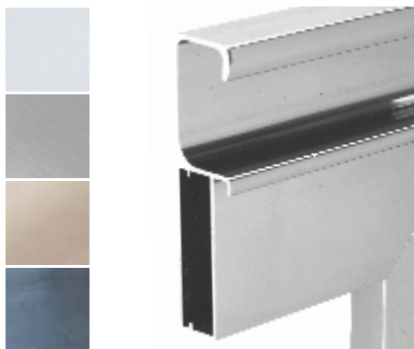

Aluminium Profiles

Glass Profile 45mm
for w/G Handle

J1.01.604 | Anodized | L : 3 Mtrs. | Rs. 1629
 J1.01.602 | Bright Chrome | L : 3 Mtrs. | Rs. 1989
 J1.01.608 | Champagne | L : 3 Mtrs. | Rs. 2169
 J1.01.610 | Gun Metal | L : 3 Mtrs. | Rs. 2169
 J1.02.101 | PVC Sealing Strip | L : 3 Mtrs. | Rs. 153