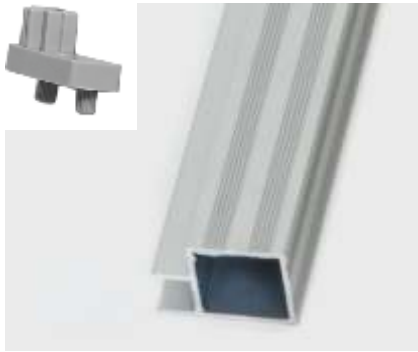

J Profile
(For Shutters)

J2.01.401 | Anodized | L : 3 Mtrs. | Rs. 1989
 J2.01.402 | Bright Chrome | L : 3 Mtrs. | Rs. 2529

Fixing Angle
for Aluminium Glass Profile

J1.03.101 | 45 mm | Per Pc | Rs. 36
 J1.03.102 | 50 mm | Per Pc | Rs. 54

Edge Profile
For 18 mm Door Thickness

J2.01.101 | Bright Chrome | L : 3 Mtrs. | Rs. 549

Handle Free Edge Profile
Bright Chrome

J2.01.103 | L : 3 Mtrs. | Rs. 1059

L Handle Edge Profile
Bright Chrome

J2.01.104 | L : 3 Mtrs. | Rs. 1719

Aluminium Profiles

Sink Profile

J2.02.101 | Anodized | L : 3 Mtrs | Rs. 1395
J2.02.102 | Fitting | Per pc. | Rs. 45

Handle Free Base Profile
(L : 3 Mtrs.)

J3.01.301 | Anodize | Rs. 1179
J3.01.302 | Rubber Seal for J3.01.301 | Rs. 144

Aluminum Square J Profile
J - Profile Square

J3.01.402 | Bright Chrome | L : 3 Mtrs | Rs. 1719
J3.02.400 | End Cap Per Pair | Rs. 117
J3.03.400 | Fixing Angle Per Pc. | Rs. 45
J3.04.400 | Corner Elbow | Per Pc. | Rs. 729