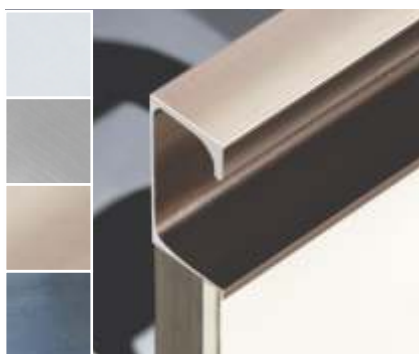

G - Profile

J2.01.301 | Anodized | L : 3 Mtrs. | Rs. 1629
J2.01.302 | Bright Chrome | L : 3 Mtrs. | Rs. 1989
J2.01.304 | Champagne | L : 3 Mtrs. | Rs. 2079
J2.01.305 | Gun Metal | L : 3 Mtrs. | Rs. 2079